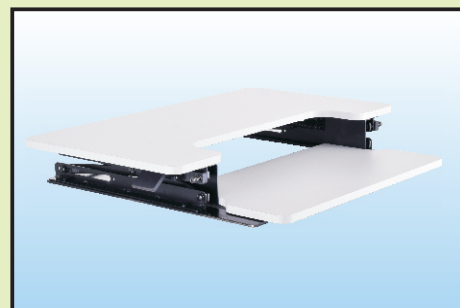

KING HONG INDUSTRIAL CO., LTD.

Tel : 886-7-7876591 Fax : 886-7-7876080 <http://www.kinghong.com.tw>

AH123

- * Sit on top of existing desk
- * The advanced design offers smooth and even support for the height you want.
- * 10 available options for the height adjustment
- * Wider adjustable range from 120-425mm could fit more customers' requirements.
- * Holds up to 15kg

desk top color