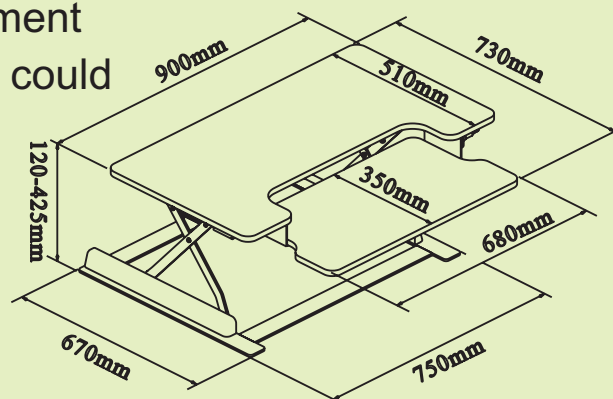

KING HONG INDUSTRIAL CO., LTD.

Tel : 886-7-7876591 Fax : 886-7-7876080 <http://www.kinghong.com.tw>

AH123

- * Sit on top of existing desk
- * The advanced design offers smooth and even support for the height you want.
- * 10 available options for the height adjustment
- * Wider adjustable range from 120-425mm could fit more customers' requirements.
- * Holds up to 15kg